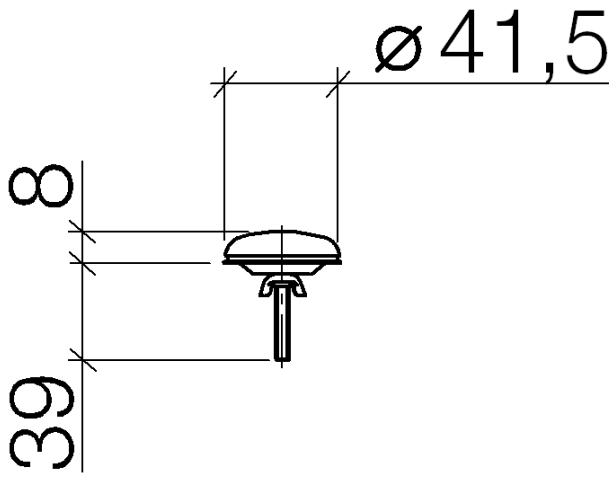

12 715 970

Fits: IMO, LULU, MADISON, MEM, TARA,  
CL.1, LISSÉ, VAIA, META, CYO

	Light Gold	12 715 970-26
	Chrome	12 715 970-00
	brushed chrome	12 715 970-04
	Brushed Platinum	12 715 970-06
	Platinum	12 715 970-08
	Durabrand (23kt Gold)	12 715 970-09
	Dark Chrome	12 715 970-19
	Brushed Light Gold	12 715 970-27
	Brushed Durabrand (23kt Gold)	12 715 970-28
	Matte Black	12 715 970-33
	Brushed Bronze	12 715 970-42
	Brushed Champagne (22kt Gold)	12 715 970-46
	Champagne (22kt Gold)	12 715 970-47
	Brushed Chrome	12 715 970-93
	Brushed Dark Platinum	12 715 970-99

## Cover for tap hole - Light Gold

---

IMO

12 715 970

12 715 970

12 715 970

Parts for other  
finishes can be found  
here: [Chrome](#)